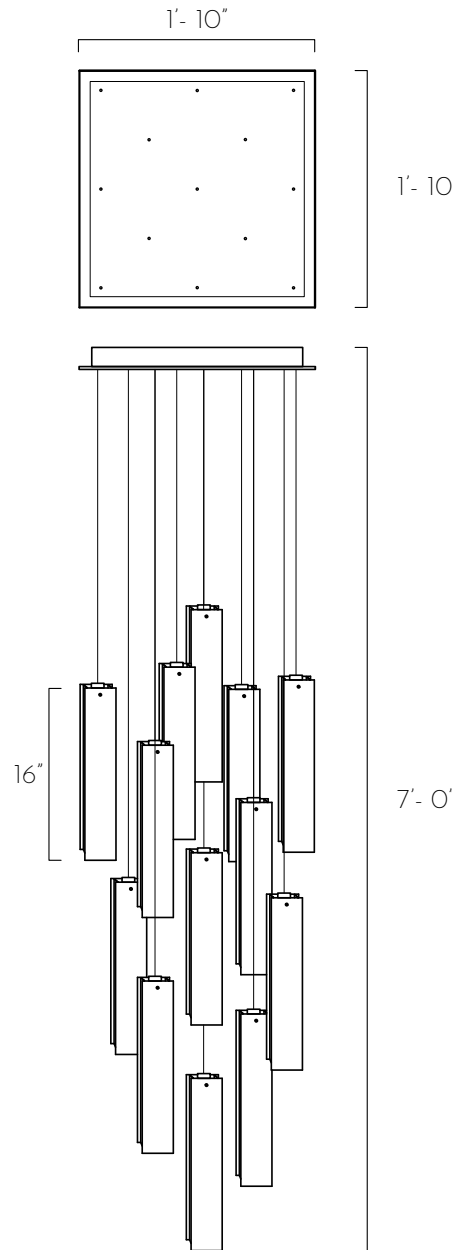

LONG DROPS

13 PENDANTS SQUARE CHANDELIER

DESCRIPTION

A modern and sleek multi-pendant light fixture comprising of four hand-made glass leaves encasing a dimmable LED bulb. Ideal for your kitchen island, reception, dining, bar, study area or any space that requires bright LED Dimmable lighting.

TECHINCAL SPECIFICATIONS

Designed by

AM Studio Team

Category

Pendant Chandelier

Canopy Finish

Powder coated metal in Flat White/ Sparkle Silver

Canopy Size

22"L x 22"W x 1.5"H

Pendant Size

13 units of 3"W x 3"D x 16"H

Total Drop

7'H + 2' extra wire for adjustment

Bulb

MR16 LED - 12V

Recommended Dimming Switch